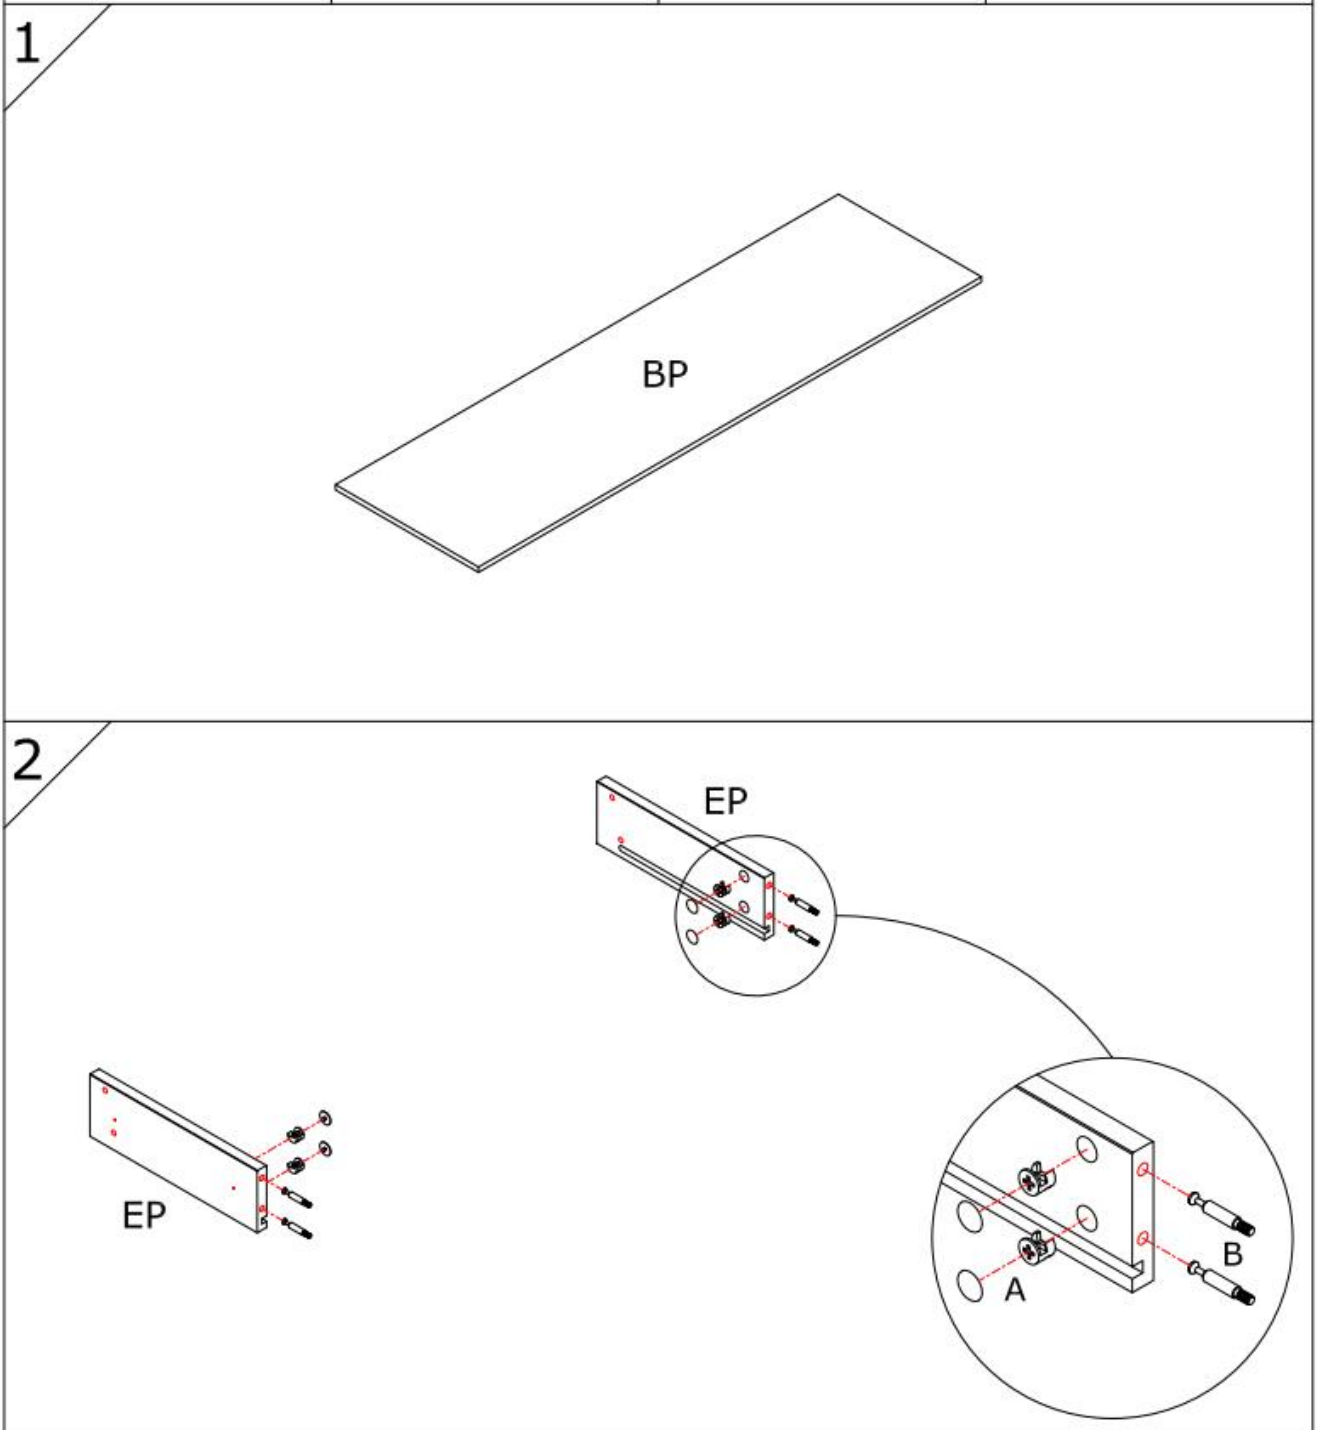

Assembly Guide

Assembly guide for Softline/Slimline CD-DVD display box