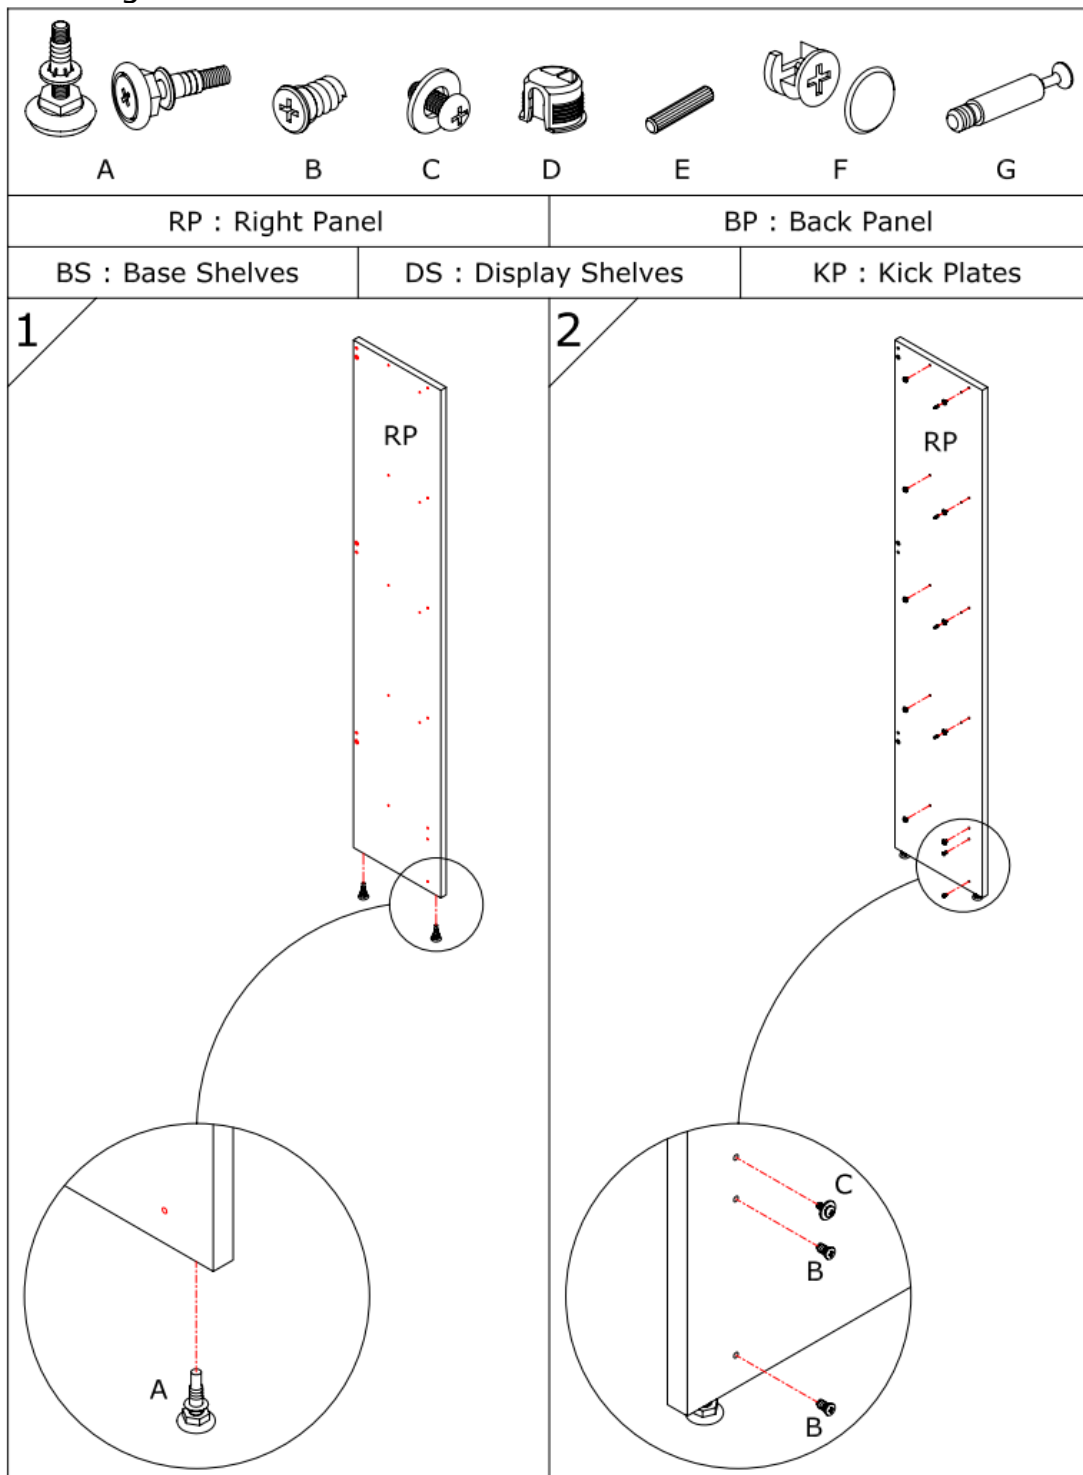

Assembly Guide

Assembly guide for Softline/Slimline Singles single sided add on bay

UK: First check the contents to make sure that nothing is missing. Sort out the screws and fittings as shown. Assemble your furniture step by step, as shown in the illustrations.

DK: Kontrollér først indholdet. Sortér skruer og beslag som anvisningen viser. Montér i nummerorden og som illustrationen viser.