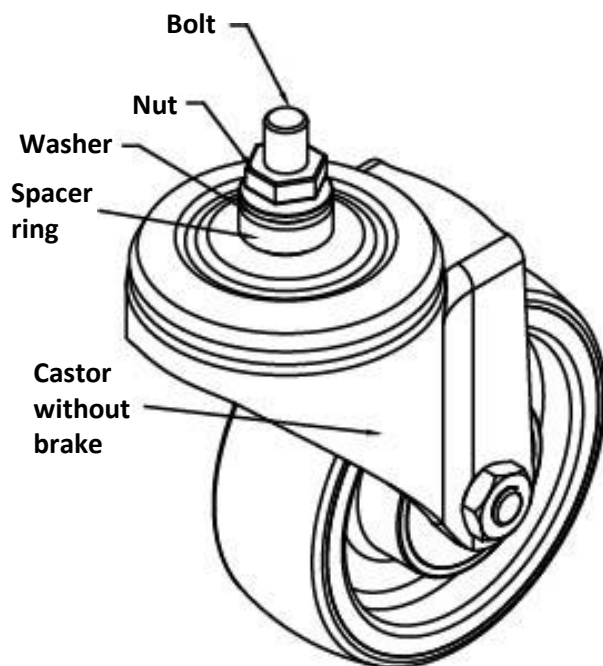

## Important:

Remove the nut, washer and the spacer ring before mounting the castor onto the shelving. It is important that the castor is laying against the weld nut on the shelf part.