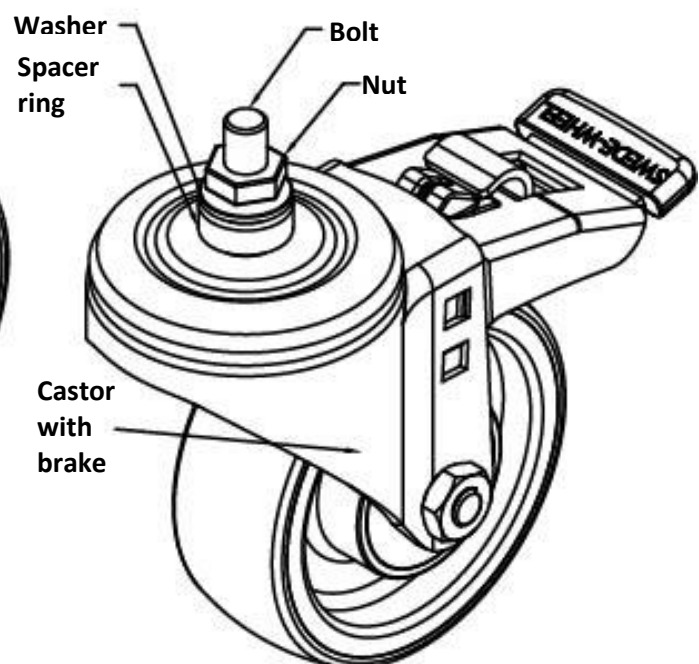

## Important:

Remove the nut, washer and the spacer ring before mounting the castor onto the shelving. It is important that the castor is laying against the weld nut on the shelf part.