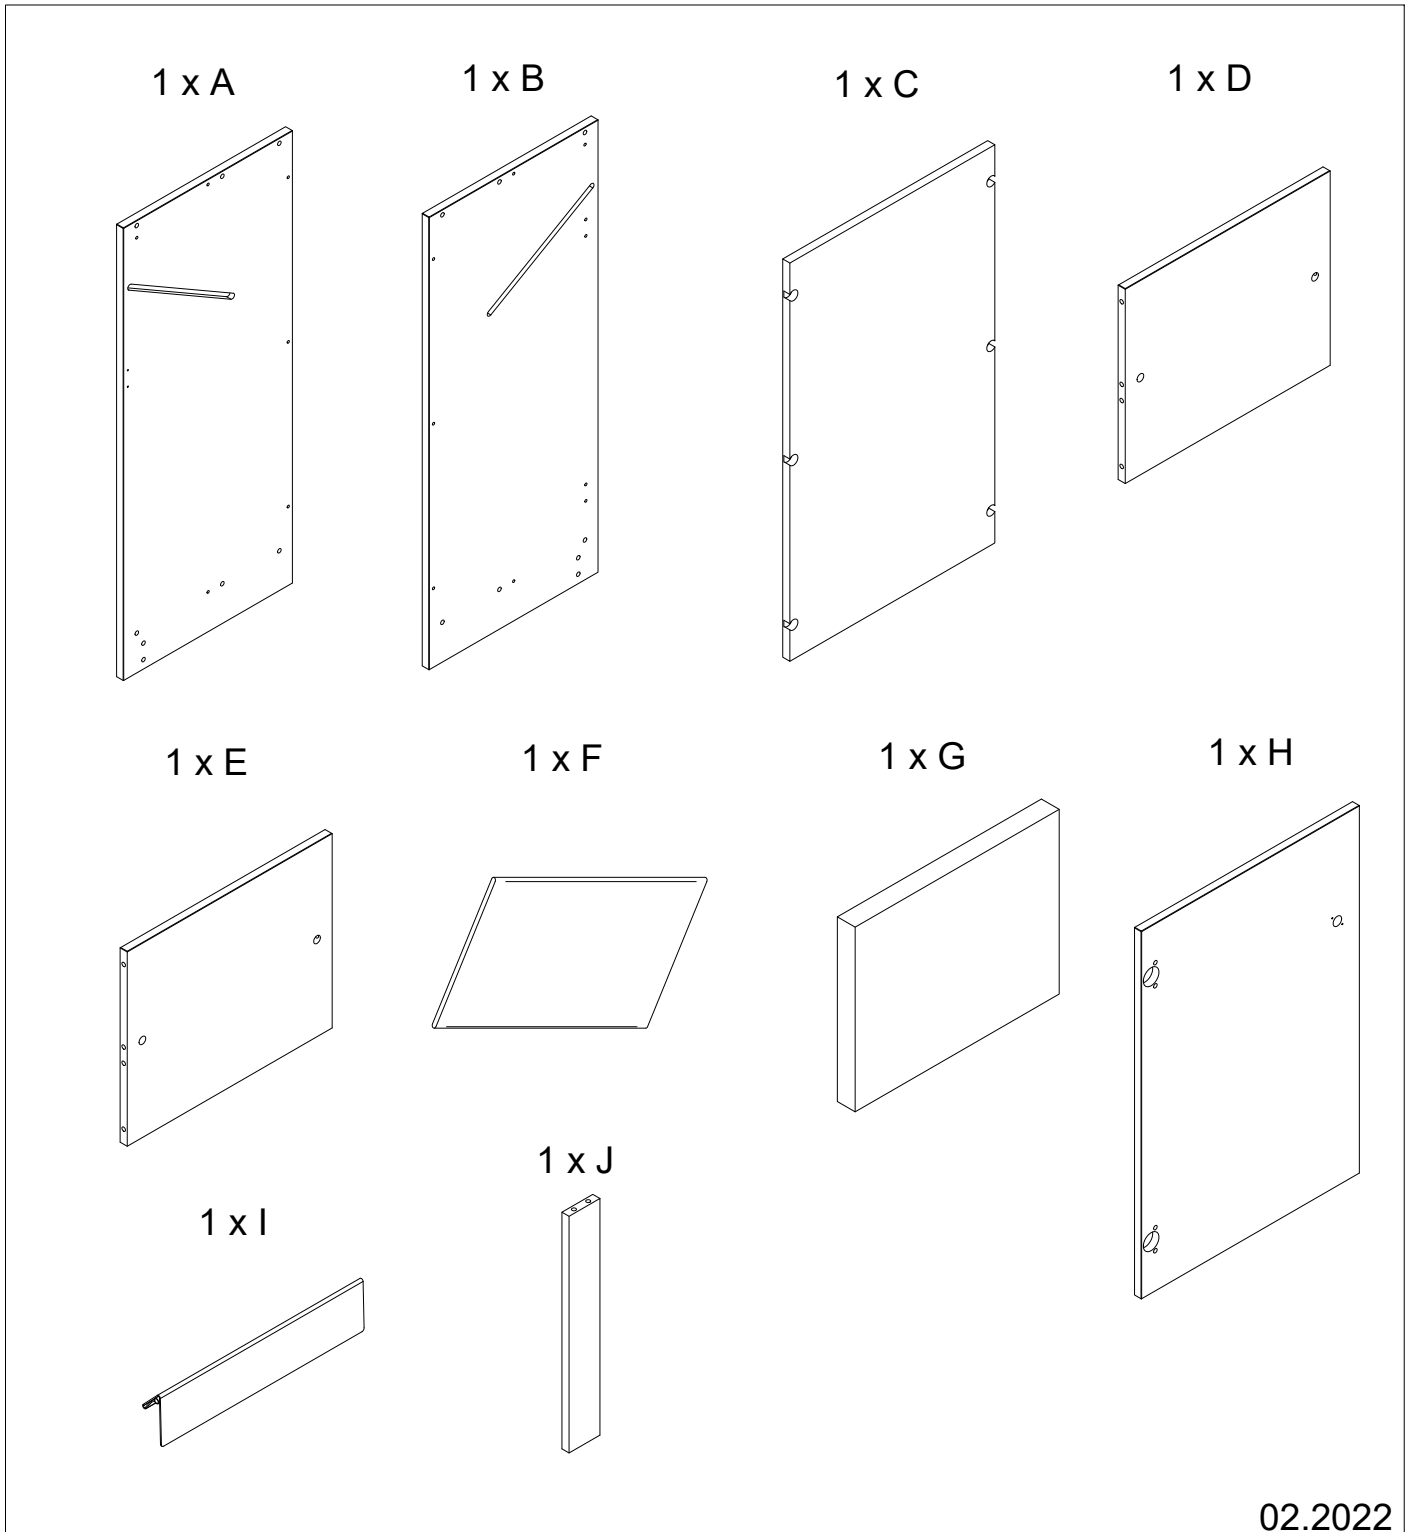

Assembly Guide

Lund return cabinet

First check the contents to make sure that nothing is missing. Sort out the screws and fittings as shown. Assemble your furniture step by step, as shown in the illustrations.